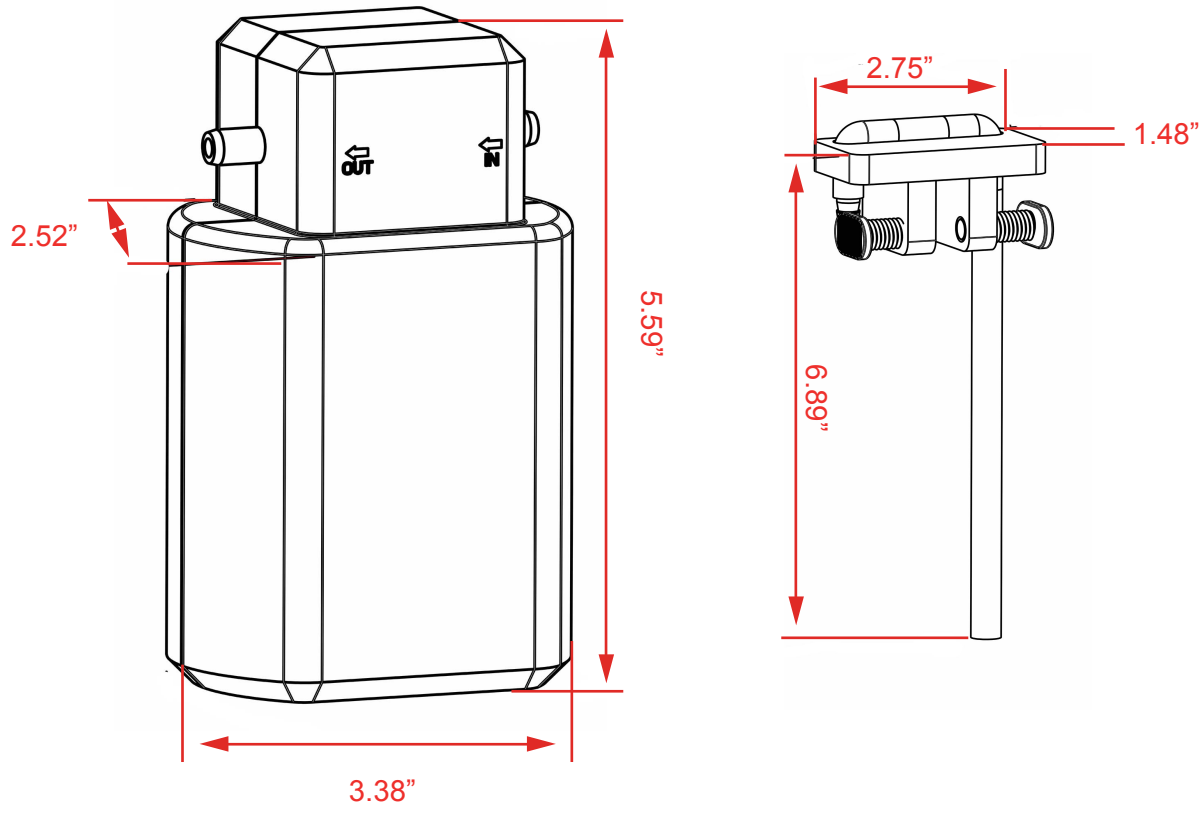

HYDROFILL

ATO PUMP SYSTEM

GENERAL INFO

Item# 7502
UPC 6940 0051 04270
HydroFill - ATO Pump System

Fluqa - Gadget

Item #	DIMS Pump	Return Pipe/Acrylic Bracket	Voltage	Power Consumption	GPH
7502	3.38"x2.52"x5.59"	1.48"x2.75"x6.89"	12V	10W	Up to 15GPH