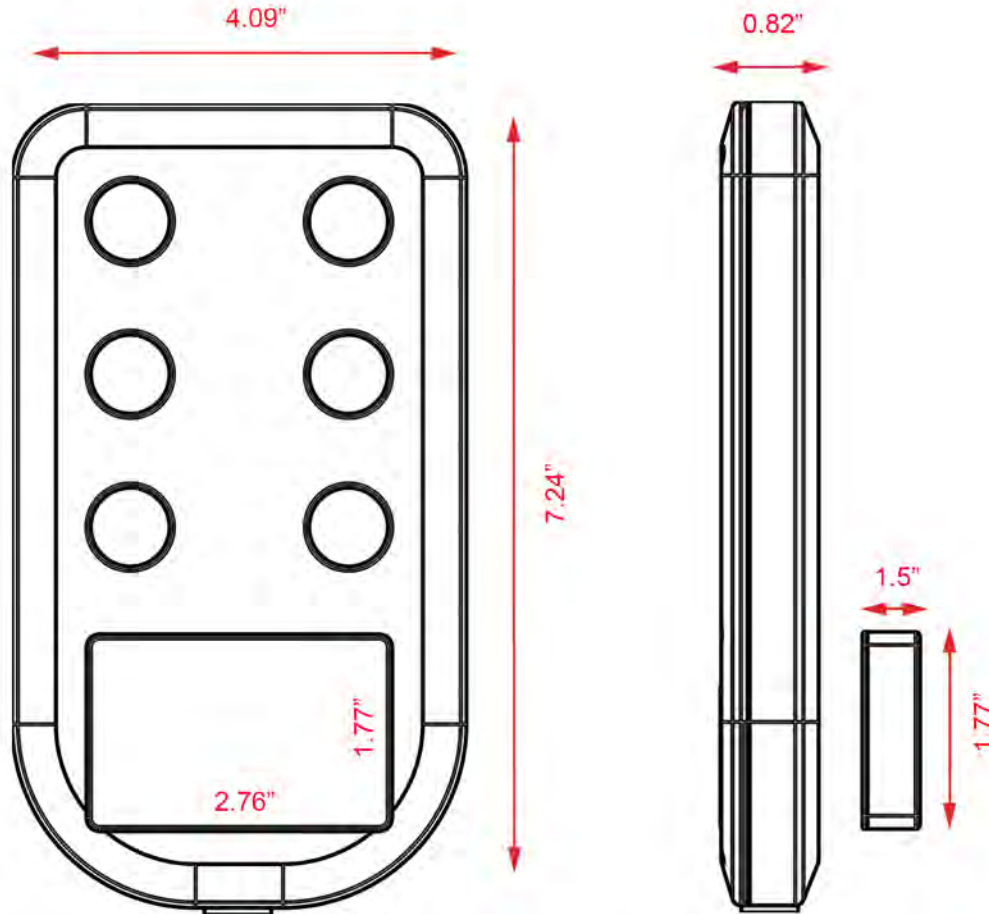

MAGNAFUGE

LED REFUGIUM LIGHT

GENERAL INFO

Item# 7601
UPC 694005104300

7601

Fuga - Gadget

Item #	DIMS	Color	Power Consumption	Current
	LED Refugium Light			
7601	4.09" x 7.24" x 0.82"	6,500K	6 Watts	350mA