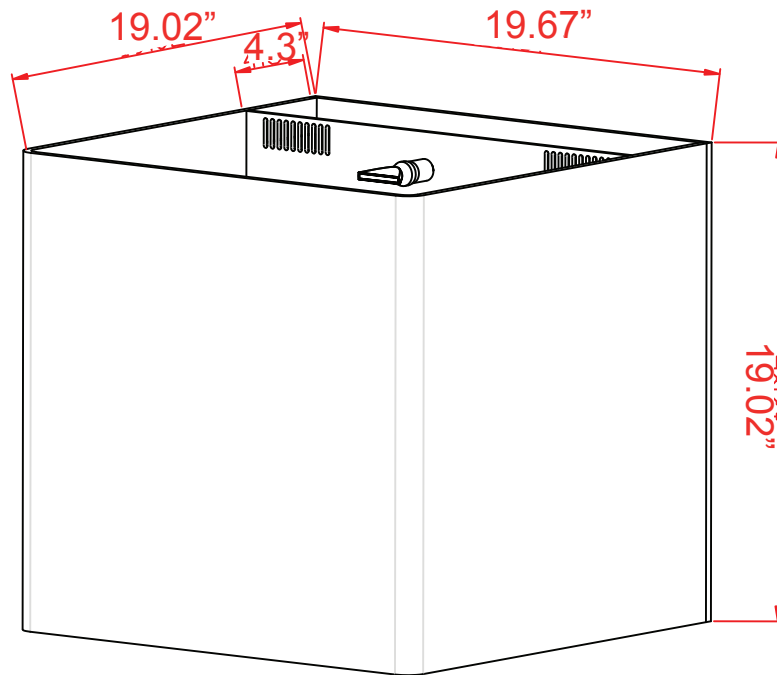

GENERAL INFO

Item# 0401
Size 30 Gallon
Color White
UPC 6940 0051 02153

Item# 0402
Size 30 Gallon
Color Black
UPC 6940 0051 02160

DIMENSIONS

Length: 19.67"
Width: 19.02"
Height: 19.02"
*Tank only

PUMP

WATTS/FLOW POWER
25W / 317 gph 110v/60Hz