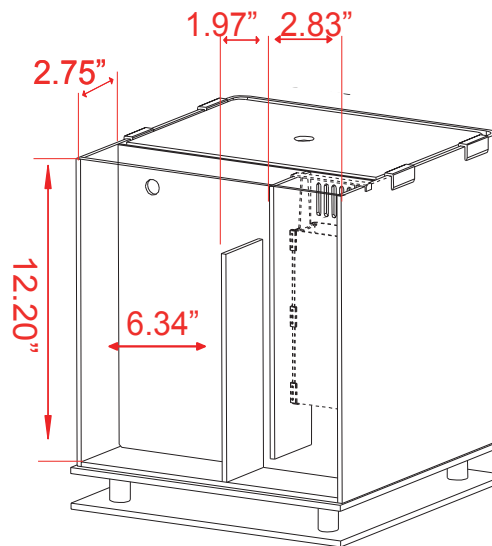

PUMP

WATTS/FLOW POWER
8W / 13-92gph 110v/60Hz

ILLUMINATION Model # 0201

LIGHT CYCLE	LED WATTS	COLOR	CURRENT
DAYLIGHT	6 x 1W att	10K	350mA
MOONLIGHT	4 x 1/2W att	456nm	60mA

ILLUMINATION Model # 0202

LIGHT CYCLE	LED WATTS	COLOR	CURRENT
DAYLIGHT	6 x 1W att	14K	350mA
MOONLIGHT	4 x 1/2W att	456nm	60mA

ILLUMINATION Model # 0203

LIGHT CYCLE	LED WATTS	COLOR	CURRENT
DAYLIGHT	6 x 1W att	14K	350mA
MOONLIGHT	4 x 1/2W att	456nm	60mA